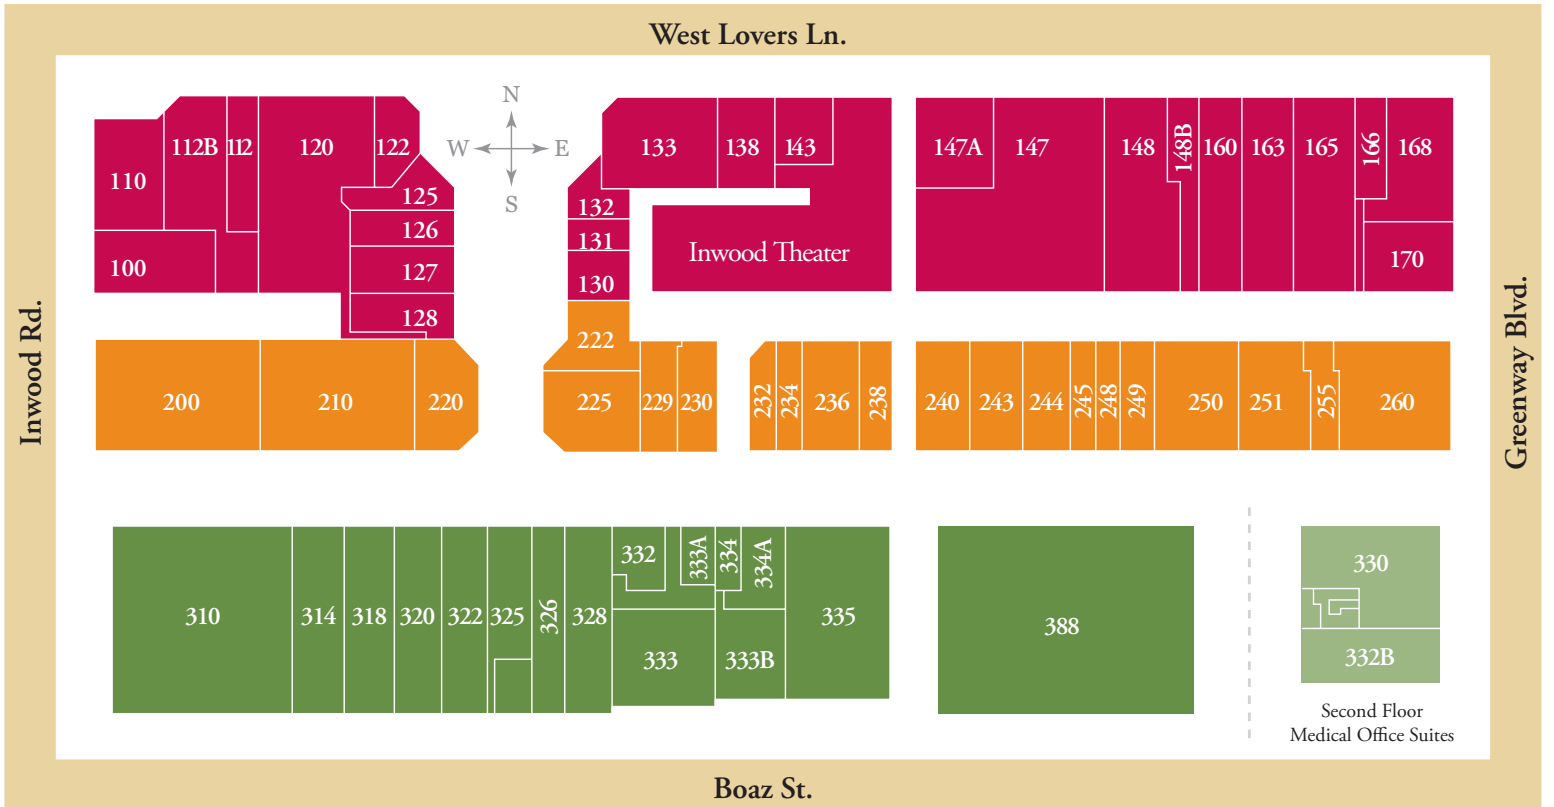

INWOOD VILLAGE

Signature Shopping. Legendary Location.

HOME FURNISHINGS

210	Aaron Brothers Art & Framing	214.904.8493
160	Collectors Covey	214.521.7880
325	Nob Hill Hardware	214.358.3358
328	Mary Cates & Co.	Coming Soon!
131	Root Candle	214.350.9535
240	Sovn European Sleep Systems	214.257.7910
335	The Market @ Home	214.352.1220

SPECIALTY

163	Bag n' Baggage	214.692.7275
243	Bar Method	214.357.4444
234	CityCraft	214.366.4220
160	Collectors Covey	214.521.7880
322	Edwin Watts Golf	Coming Soon!
112	Francesca's Collections	214.351.0649
236	Paper and Chocolate	214.357.2737
245	Park Place Tailors	214.750.0500
200	Pogo's Liquors	214.350.8989
388	St. Bernard Sports	214.357.9700
125	Starbucks	214.652.0163

RESTAURANTS & ENTERTAINMENT

225	Bijoux	214.350.6100
260	Bread Winner's Cafe & Bakery	214.351.3339
222	Cafe Istanbul	214.902.0919
165	Cantina Laredo	214.350.5227
132	Empire Baking Company	214.350.0007
130	Gigi's Cupcakes	Coming Soon!
143	I Heart Yogurt	888.494.5272
1	Inwood Theatre	214.764.9106
220	Rise N°1	214.366.9900
125	Starbucks	214.652.0163
249	Subway	469.335.0334

BEAUTY & SERVICE

110	Citi Bank	214.357.6691
310	CVS Pharmacy	214.358.0263
238	The Face Place	214.350.8898
250	Hiatus Spa + Retreat	214.352.4111
334a	Inwood Nailery	214.357.5327
333	Inwood Security Vaults	214.357.6888
229	Johnny Rodriguez Salon	214.987.1919
100	Palm Beach Tan	214.654.0512

244	Salon at Inwood Village	214.369.8678
248	Select Cleaners	214.902.8989
334	Super Cuts	214.351.4466
255	Terri Edgmon Salon	214.352.4247
170	The Boardroom Salon for Men	214.358.7565
230	Weight Watchers	214.651.6000

WOMEN'S APPAREL

318	Draper's and Damon's	214.352.7664
120	Gap	214.352.1827
147A	Last Call Neiman Marcus	214.350.2744
127	Rich Hippie	214.358.1968
388	St. Bernard Sports	214.357.9700
168	Turtletique	214.350.9393
122	White House | Black Market	469.335.0250

MEN'S APPAREL

160	Collectors Covey	214.521.7880
120	Gap	214.352.1827
147A	Ragan Burns	214.369.1133
388	St. Bernard Sports	214.357.9700

CHILDREN'S APPAREL & ACCESSORIES

126	BeTween Scene	214.366.2910
112B	Children's Place	214.357.3551
133	Gap Kids	214.357.3194
128	Haute Baby	214.357.3068
148B	Right Start	214.350.4070

SHOES

127	Rich Hippie	214.358.1968
388	St. Bernard Sports	214.357.9700

JEWELRY

166	Susan Saffron Jewelry	214.373.6602

MEDICAL OFFICES AT INWOOD

330	Inwood Village Pediatrics	214.956.7337
332	Todd Brownlee, DDS	214.956.7337

LEASING

326	Inwood Management Office	214.350.2500

continued...